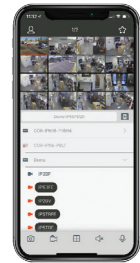

### KEY FEATURES

- Ultra Low Light F1.0 / 0.0005 Lux
- 3-10mm Motorized Varifocal Lens
- ColorMAX® 24/7 Color
- Active Deterrence Lights & Audio
- License Plate Recognition with OCR / ANPR
- Two-Way Audio