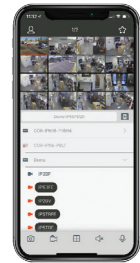

4MP ColorMAX® IP Turret Camera with Ultra Low Light Capability & 24/7 Color

MEDALLION SERIES

KEY FEATURES

- Ultra Low Light F1.0 / 0.0005 Lux
- 3-10mm Motorized Varifocal Lens
- ColorMAX® 24/7 Color
- Active Deterrence Lights & Audio
- License Plate Recognition with OCR / ANPR
- Two-Way Audio

SPECIFICATIONS

*VIDEO	
Imaging Device	1/1.8" Progressive ColorMAX CMOS
Effective Pixels	4MP 2688 (H) x 1520 (V)
Scanning System	Progressive ColorMAX CMOS
Min. Illumination	Color 0.0005lux @ F1.0 (AGC ON) ; B/W 0 lux @ IR ON
*LENS TYPE	
Focal Length (Zoom Ratio)	3-10mm
Max. Aperture Ratio	F NO.1.0
Angular Field of View	Horizontal: 105°(W) -56°(T), Vertical: 54°(W)- 32°(T), Diagonal: 131°(W) -65°(T)
Min. Object Distance	W/T 3m
Lens Type	Non-standard interface
*OPERATIONAL	
IR LED	NA
Warm Light	2
Red Blue Light	2 (1 Red & 1 Blue)
IR Viewable Length	NA
ColorMAX Viewable Length	Up to 98ft
Type of complementary light	ColorMAX
Backlight Compensation	Off/On (8 Levels)
Wide Dynamic Range	WDR
Digital Noise Reduction	3D DNR
Motion Detection	Off/On (8 Levels)
Image Setting	Full Color Mode
Privacy Masking	Off/On (4 Zones, Rectangles)
Gain Control	Auto
White Balance	Auto/Manual
Electronic Shutter Speed	1/5 ~ 1/20000s
On-Board Storage	Micro SD slot, up to 256GB
Hardware Reset	Yes