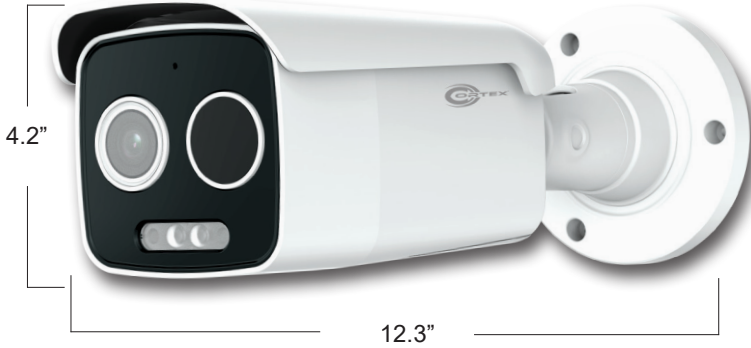

5MP BI-SPECTRUM THERMAL IP BULLET CAMERA with Advanced AI

KEY FEATURES

- Thermal & Optical Bi-spectrum video with one IP
- Vanadium Oxide un-cooled focal plane detector
- Thermal: 256 x 192 resolution, 12µm≤40mk @ 25 F1.0
- Optical: 2592 X 1944 (5MP), 120DB WDR
- Reliable fire detection and fire shield area
- Advanced AI functions on thermal & optical streams
- Support dual image fusion
- Temperature exception alarm
- Audible & visual alarm with built in red and blue flashing lights