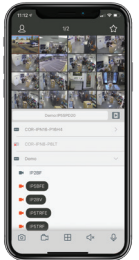

### FEATURES

- 1/2.7" ColorMAX® Progressive CMOS
- 2.8mm Wide Angle IR Lens
- Dual Lighting - IR & ColorMAX®
- Dual Active Deterrence - Lights & Audible
- Metal Housing IP66 Vandal Dome
- Two-Way Audio