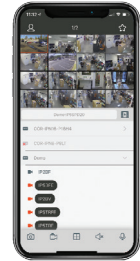

8MP ColorMAX® IP Turret Camera with Ultra Low Light Capability & 24/7 Color

MEDALLION SERIES

KEY FEATURES

- Ultra Low Light F1.0 / 0.0005 Lux
- 3-10mm Motorized Varifocal Lens
- ColorMAX® 24/7 Color
- Active Deterrence Lights & Audio
- License Plate Recognition with OCR / ANPR
- Two-Way Audio