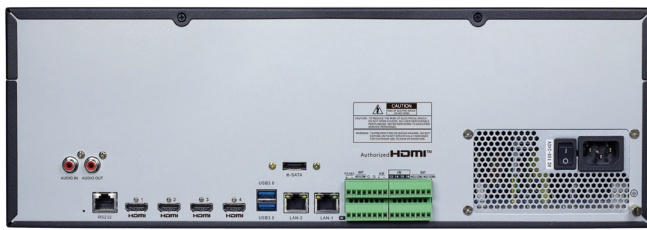

## (4K)-64 CAMERA NETWORK RECORDER with Smart AI Features

### FEATURES

- Quick QR Code Plug and Play
- Simultaneous HDMI and VGA Output
- Facial Recognition & LPR Databasing
- 64 Channel / 16 Channel PoE
- Multiplex Functionality
- Modern Intuitive GUI
- 4K in and 4K out

### SPECIFICATIONS

<b>VIDEO *</b>	
Resolution	12MP, 8MP ,5MP, 3MP , 2MP (1080P) , 1.3MP (960P), 1.0MP (720P)
<b>*RECORDING BANDWIDTH</b>	
Recording Bandwidth Input	640Mbps
Recording Bandwidth Output	640Mbps
Compression	Audio: G.711A;G.711U Video : H.264/H.264+/H.265/H.265+
Frame rate	4K: 240fps 4MP: 480fps 2MP: 960fps
Event	MD (Sensitivity Level 1~8) , Videlo loss , Beep, Email, Push notification to Mobile APP
Playback function	Fast forward / backward (2x, 4x, 8x,16x), Slow forward (1/2x, 1/4x, 1/8x,1/16x)
Fisheye	Use WEB, VMS, CORTEX IQ, local GUI
Feature	1 / 4 / 6 / 9 / 12 / 16 / 20 / 25 / 32 / 64 / S.E.Q
RAID Type	RAID0, RAID1, RAID5, RAID6, RAID10
<b>UI / MONITORING *</b>	
WEB	IE10/11,Safari V12.1 above ,Firefox V.52 above Google chrome V.57 above, Edge V.79 above
Push Notification	Yes
Mobile viewer	CORTEX IQ
AI Smart Feature	Face Recognition (FR) Human&Vehicle Detection (PD&VD) Perimeter Intrusion Detection(PID) Line Crossing Detection(LCD) Cross Counting (CC)Stationary Object Detection (SOD) Heat Map(HM) Crowd Density Detection (CD) Queue Lenght Detection (QD) license Plate Detection (LPD) Rare Sound Detection (RSD)